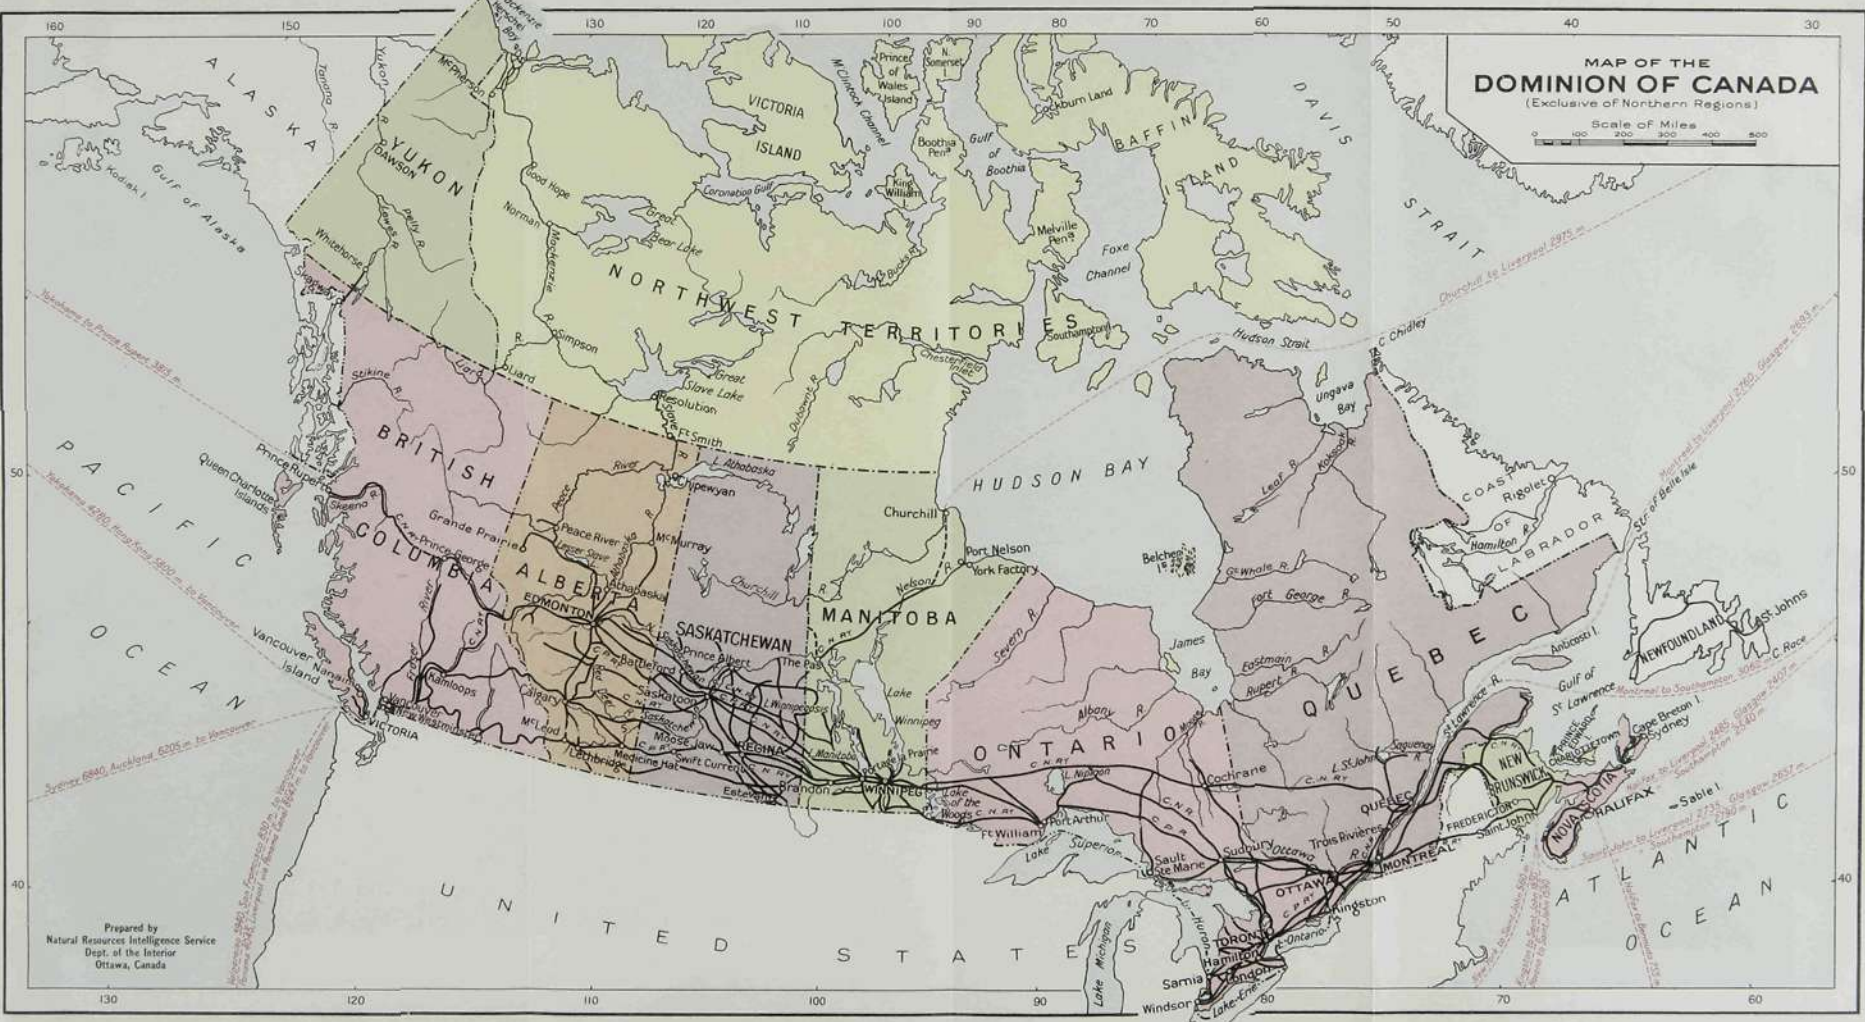

MAP OF THE DOMINION OF CANADA

(Exclusive of Northern Regions)

Scale of Miles
0 100 200 300 400 500

Prepared by
Natural Resources Intelligence Service
Dept. of the Interior
Ottawa, Canada